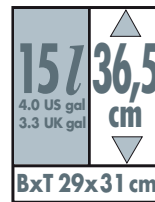

GB

Fitted waste bin

- Stainless steel or coated sheet steel housing • Lid-lift system with springless tilt-and-turn lid made of top quality plastic • Can be used with carousel units from 40 cm wide
- Easy assembly • Can be assembled to open to the left or to the right • Removable plastic inner bin (15 l), grey